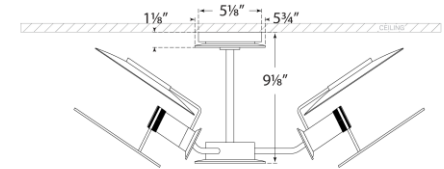

SPEC SHEET

Osiris Medium Reflector Semi-Flush Mount

Item # TOB 4290BZ/HAB-L

Designer: Thomas O'Brien

Height: 9"

Width: 25"

Canopy: 5.75" Round

Finishes: BZ/HAB, HAB, PN

Shade Treatments: L

Socket: 3 - E26 Keyless

Wattage: 3 - 40 A

Front View

Bottom View